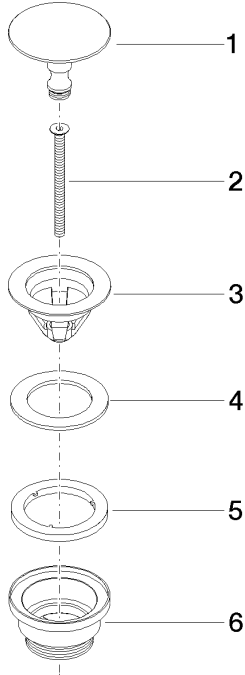

10 126 970

Fits: IMO, LULU, MADISON, MEM, TARA,  
CL.1, LISSÉ, VAIA, META, CYO

	Matte Black	10 126 970-33
	Chrome	10 126 970-00
	Brushed Platinum	10 126 970-06
	Platinum	10 126 970-08
	Durabross (23kt Gold)	10 126 970-09
	Dark Chrome	10 126 970-19
	Light Gold	10 126 970-26
	Brushed Light Gold	10 126 970-27
	Brushed Durabross (23kt Gold)	10 126 970-28
	Brushed Bronze	10 126 970-42
	Brushed Champagne (22kt Gold)	10 126 970-46
	Champagne (22kt Gold)	10 126 970-47
	Brushed Chrome	10 126 970-93
	Brushed Dark Platinum	10 126 970-99

## Basin Waste without press-closing 1 1/4" - Matte Black

---

IMO

10 126 970

Only suitable for sinks without an overflow.

10 126 970

mm [inches]

10 126 970

### Spare parts list

No.	Item Number	Name	Quantity used	Delivery time
1	09 31 20 097-33	plug	1	30
2	09 30 30 179 90	screw	1	2
3	09 11 01 038-33	cup	1	30
4	09 14 05 061 90	seal	1	2
5	09 14 03 153 90	seal	1	2
6	09 11 10 156-33	connection	1	60